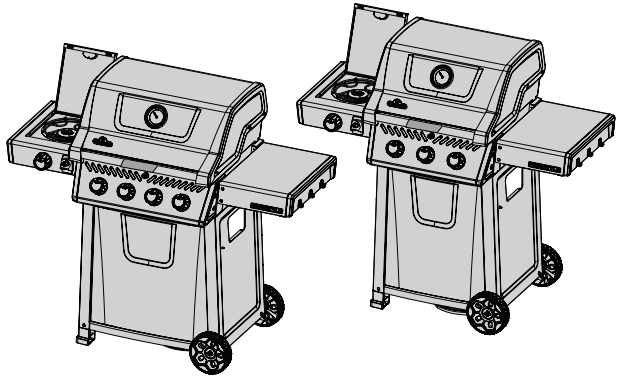

F425/365SB