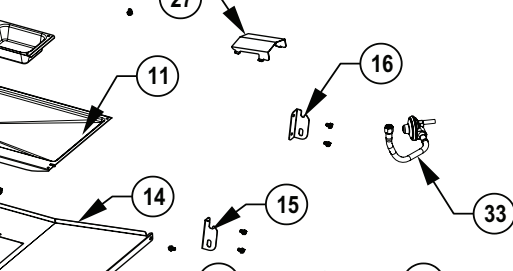

Accessories Parts List

	Description	F365	F425	F425-PHM
61444	Cover	ac	ac	ac
56425	Cast Iron Griddle	ac	ac	ac
67732	Charcoal Tray	ac	ac	ac
62007	Grease Trays Foil (5 pieces)	ac	ac	ac

x- standard
p- propane
n- natural gas
ac- accessory